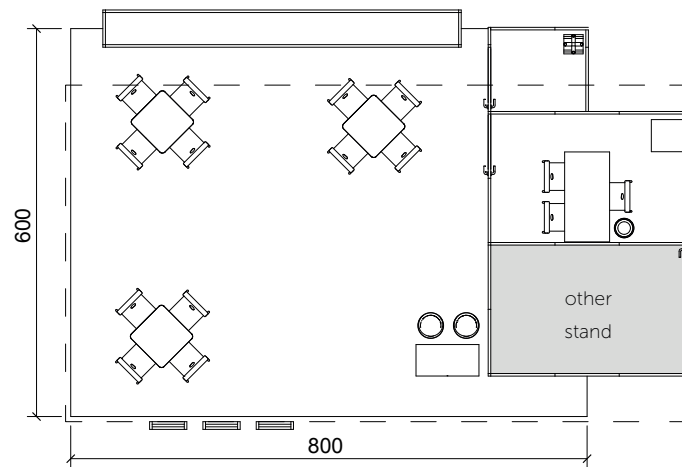

Stand PLATINUM

minimum 8x6 (48 sqm)

International Marrakech
AirShow
27/30 Avril 2016 | 5^{ème} Édition
Salon International de l'Aéronautique et du Spatial

STRUCTURE

- Aluminum frames walls covered with 3 meters height fabric
- Floor carpeting
- Technical /warehouse space
- Office

FURNITURE

- Nr. 16 chairs
- Nr. 4 table
- Nr. 1 reception
- Nr. 2 stools
- Nr. 1 shelf
- Nr. 1 hanger
- Nr. 1 basket

ELECTRICAL SYSTEM

- Electrified track with lighting
- Nr. 1 multisocket

To attach your own lightweight graphics, a courtesy kit of 6 thumbtacks and 2 wire hooks with clear plastic is available. For heavier graphics, a reinforcement in the center of the totem will be provided if requested.