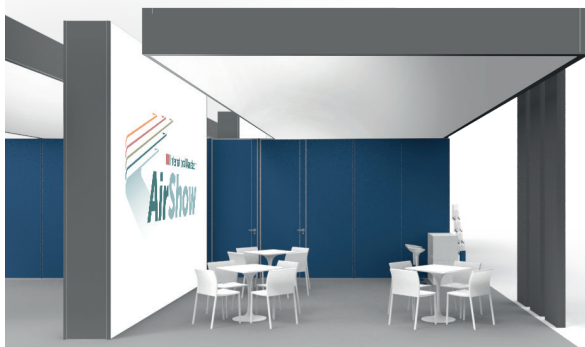

Lateral view