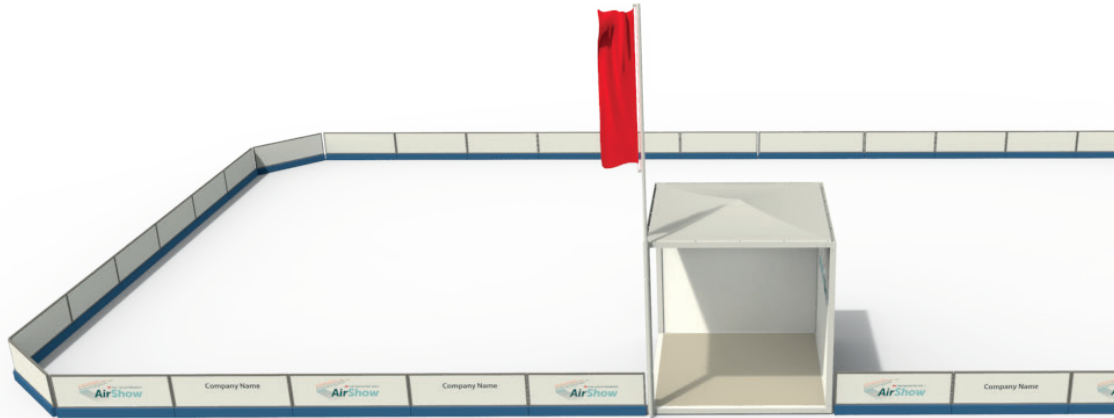

BARRIER and RECEPTION FACILITIES

3x3 (9 sqm) and 6x3 (18 sqm)

3x3 (9 sqm)

BARRIER

Barriers of demarcation with possible customization

RECEPTION FACILITIES

3x3 meters metal Gazebo, white color
H 3 meters with lighting
Ceiling in PVC

6x3 (18 sqm)

BARRIER

Barriers of demarcation with possible customization

RECEPTION FACILITIES

6x3 meters metal Gazebo
white color
H 3 meters with lighting
Ceiling in PVC

OPTIONAL

Furniture kit made of table, chairs, shelf, coat rack and basket

Graphic on wall dim. 294x294 cms

Flag

Glass partition with door

Optional Services Catalog

It is possible to book additional furniture, graphics and payment multifunction accessories. For information contact: commercial@imas-aero.com