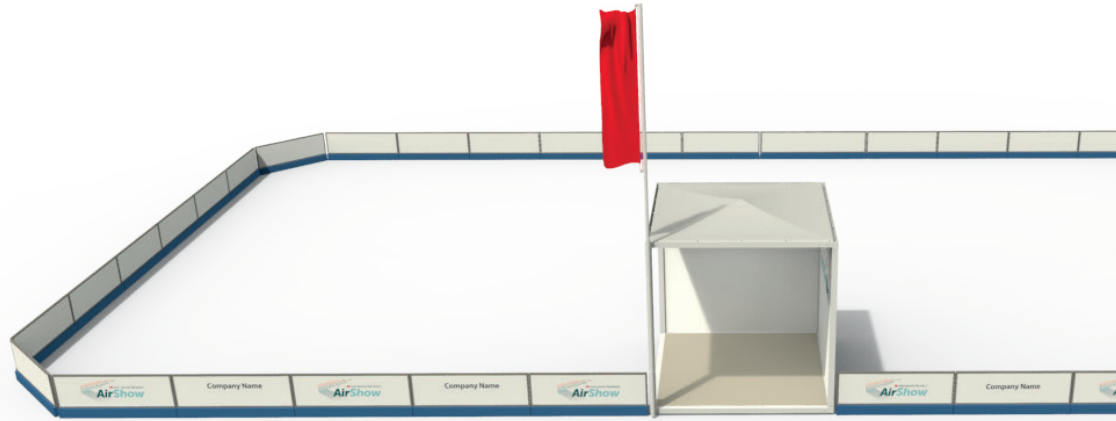

# BARRIER and RECEPTION FACILITIES

3x3 (9 sqm) and 6x3 (18 sqm)

### BARRIER

Barriers of demarcation with possible customization

### RECEPTION FACILITIES

3x3 meters metal Gazebo, white color  
H 3 meters with lighting  
Ceiling in PVC

### RECEPTION FACILITIES

6x3 meters metal Gazebo  
white color  
H 3 meters with lighting  
Ceiling in PVC